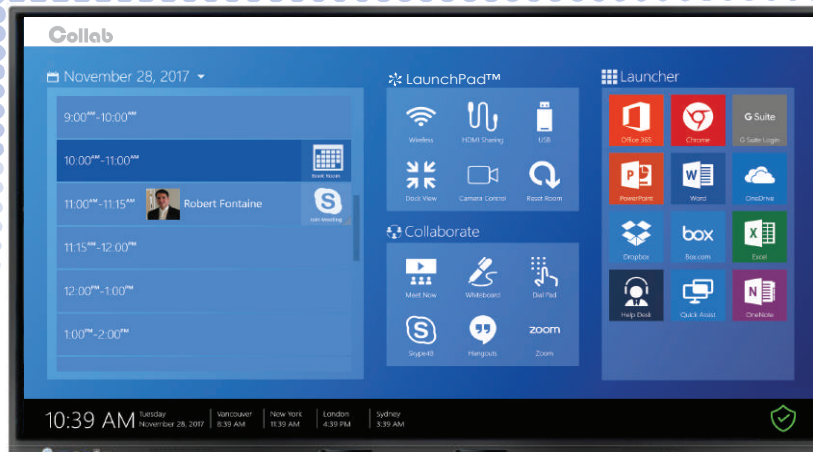

## 4K Smart Interactive Touch Display System

The Collab LaunchPad display system comes with its slim bezel, 4K resolution, Ultra PinPoint technology, built-in education features and an open Android 8 platform creates a fully customizable, all-in-one teaching and presentation solution.