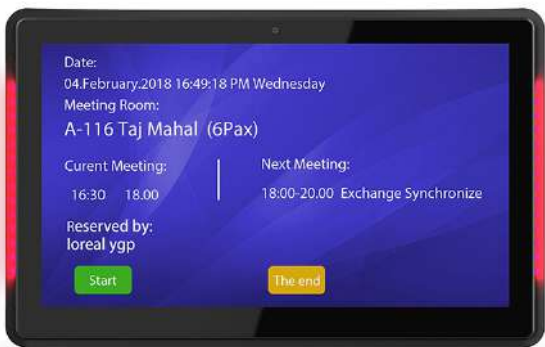

Collab Room Booking Display

THE MEETING ROOM BOOKING TOUCH DISPLAY

Multifunction Display With Seamless Calendar Integrated Scheduling

Displays upcoming meetings and room availability that allows employees to instantly book a room in an instant and ease with Collab Room Booking touch screen display. Google or Exchange calendar integration with permanent room ID with pre-configured with room-optimized software from Google, Microsoft, or Zoom.

Multi-Function

This meeting room display has strong cpu with RK3288, IPS screen, high version android system, WiFi, POE etc.

10-point Capacitive Touch Control

- This meeting room display has 10-point capacitive touch, which brings you smooth and fast touch experience.

Meeting Status

The most important point is it has a indicator bar LED light to tell the status of the meeting room.

Collab Room Booking Display

TECHNICAL SPECIFICATION

System Parameters	
CPU	RK 3288 Quad core cortex A17
RAM	2GB
Internal Memory	16 Gb
Operation System	Android 8.1
Touch Screen	10-point capacitive touch

Display Parameters	
Panel	13.3" LCD
Resolution	1920 x 1080
Display Mode	Normally black
Viewing Angle	85 / 85 / 85 /85 (L/R/U/D)
Luminance	250cd/m2
Aspect Ratio	16:10

Network Parameters	
Wifi	802.11b/g/n
Ethernet	100M/1000M
Bluetooth	Bluetooth 3.0